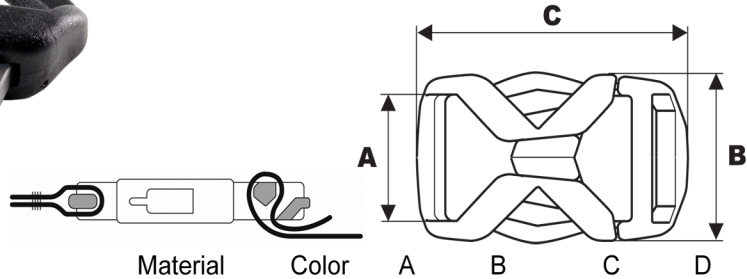

Onyx SR

The Onyx Series combines an asymmetric, faceted design with a unique exposed center bar for integrated color combinations. Optimized strength to weight ratio creates a lightweight and minimal design featuring easy release with FullFlex™ Latching.

Onyx SR 16 (shown w/Latch 406-1000)

Material	Color	A	B	C	D		
406-0000		A	B	16.6	22.9	42.3	10.0

Onyx SR 20 (shown w/Latch 406-1100)

406-0100		A	B	20.2	26.9	46.4	10.0
----------	--	---	---	------	------	------	------

Onyx SR 25 (shown w/Latch 406-1200)

406-0200		A	B	25.8	34.5	52.7	11.4
----------	--	---	---	------	------	------	------

Onyx SR 40 (shown w/Latch 406-1300)

406-0300		A	B	38.9	48.4	61.5	12.7
----------	--	---	---	------	------	------	------

All dimensions in mm.