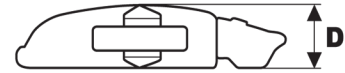

Onyx SR

The Onyx Series combines an asymmetric, faceted design with a unique exposed center bar for integrated color combinations. Optimized strength to weight ratio creates a lightweight and minimal design featuring easy release with FullFlex™ Latching.